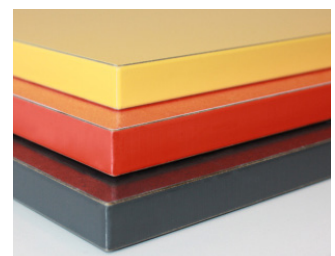

A0001
ERRE BIANCO
NCS S 0500-N
RAL 9016

F7927 MAT
FOLKESTONE
NCS S 2500-N

A0673
ERRE BLU VIOLETTO
NCS S 6020-R70B

M727 F
BLACK GRANITE

F1936 CR
LAVA DUST

M724 F
BLACK STONE

LAMINATE STANDARD COLOURS

Price group 3

A0724 FENIX
BROMO GRIGIO
NCS CLASSIC/7012 S 6502-B

A2628 FENIX
ZINCO DOHA
No colour code available.

EDGE PROFILES

ASH

BEECH

PLYWOOD

WHITE ABS

BLACK ABS

STRAIGHT EDGE

ROUND EDGE

OPTIONS

Except for the standard profiles, it is possible to choose edges for tabletops or cabinets in other colours or woods.

Contact us and hear more about the selection of special profiles.