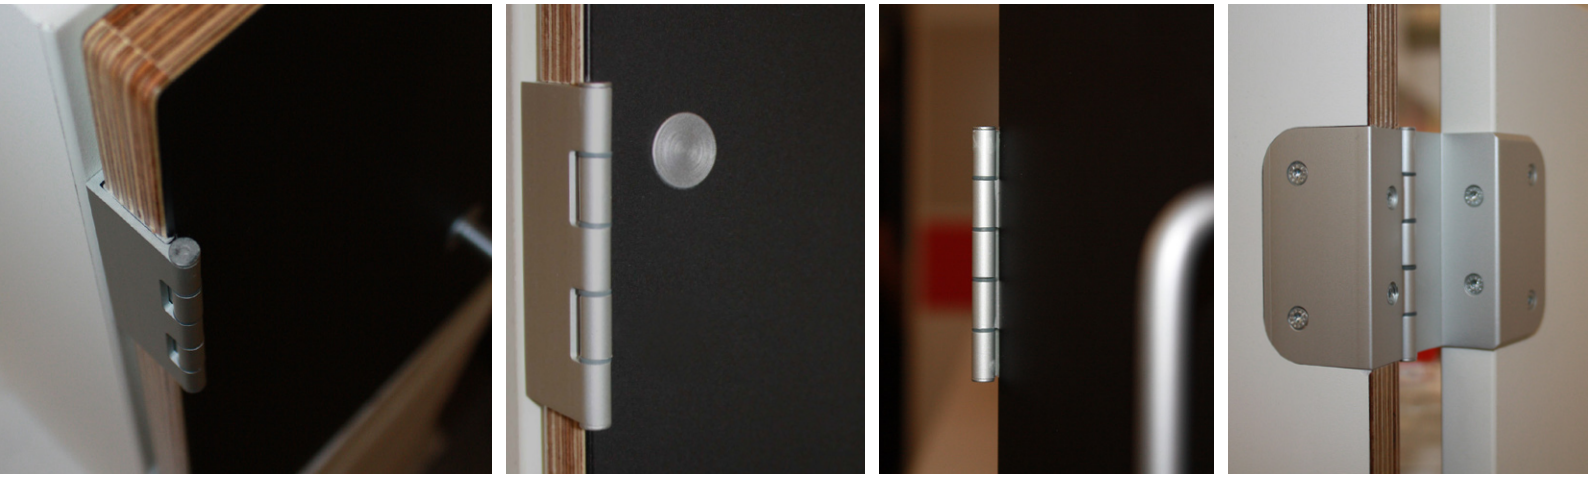

Hercules hinge

Strongest hinge on the market with a load capacity of 150 kg

The hinge is the optimal combination of stringent strength requirements and the architect's and user's desire for an elegant design.

The solution is a slim and elegant hinge that can handle all day-to-day challenges.

- The hinge is visible from the outside with a 270 degree opening angle.
- The Danish Technological Institute has tested the load capacity of the hinge, which came out to 150 kg without any bending. The hinge can thus easily handle situations where two or three students are hanging from or sitting on the door.
- The hinge is indented into the cover and mounted on the internal side of the carcass. Bevelled edges make the hinge particularly easy to clean.

- ✓ Discreet and elegant
- ✓ Five-part hinge – for higher durability
- ✓ 270 degree opening angle
- ✓ Milled into cupboard – for higher hygiene
- ✓ Cross-fixed screws for safety and strength
- ✓ Made of extruded aluminium